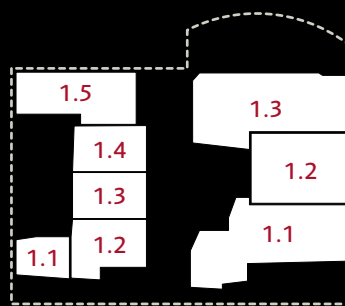

Level 1

CSE/1.1
CSE/1.2
CSE/1.3
CSE/1.4
CSE/1.5
CSF/1.1
CSF/1.2
CSF/1.3